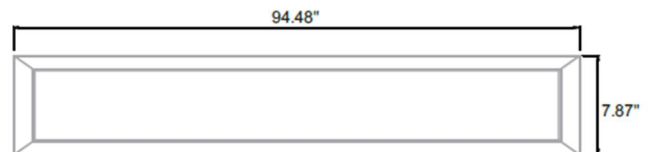

Everled Up/Down Linear LED 8ft

80W LED Panel Suspended Direct/Indirect 8ft

UDP8-DM-40E-WH

UDP8-DM-40E-BL

SPECIFICATION

Performance Summary

The suspended EVERLED Up/down LED Luminaire is a commercial pendant lighting fixture utilizing an advanced LED optical system to achieve superior performance. The unique design is nearly transparent luminaire when off and excellent uniformity and efficiency when on, reaching 55% downlighting and 45% uplighting distribution, making the illusion of the light floating in mid-air, included UL Recognized constant current driver which support 0-10V dimming and step dimming, suitable for indoor lighting.

Dimension

A: 94.48" / B: 7.87"

C: 0.94"

Features

Efficacy: 105LPW

Delivered Light Output: 8400Lumens

Input Power: 80Watts

CRI: Ra>80