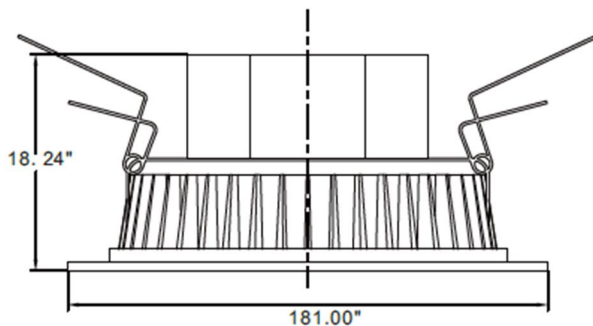

6" Everled Commercial Downlight

18W LED Downlight Commercial

E6-18W-AC277

SPECIFICATION

Performance Summary

Integral, high-efficiency driver and power supply.

Easy Installation into Standard 6" Downlight Can Safe and Cool to TouchLens: Frosted.

Certificate: UL, FC, RoHS, LM79 Report

Warranty: 5 Years

Dimension

Features

Efficacy:93LPW

Delivered Light Output:1600Lumens

Rated Power:18Watts

CRI:Ra>80